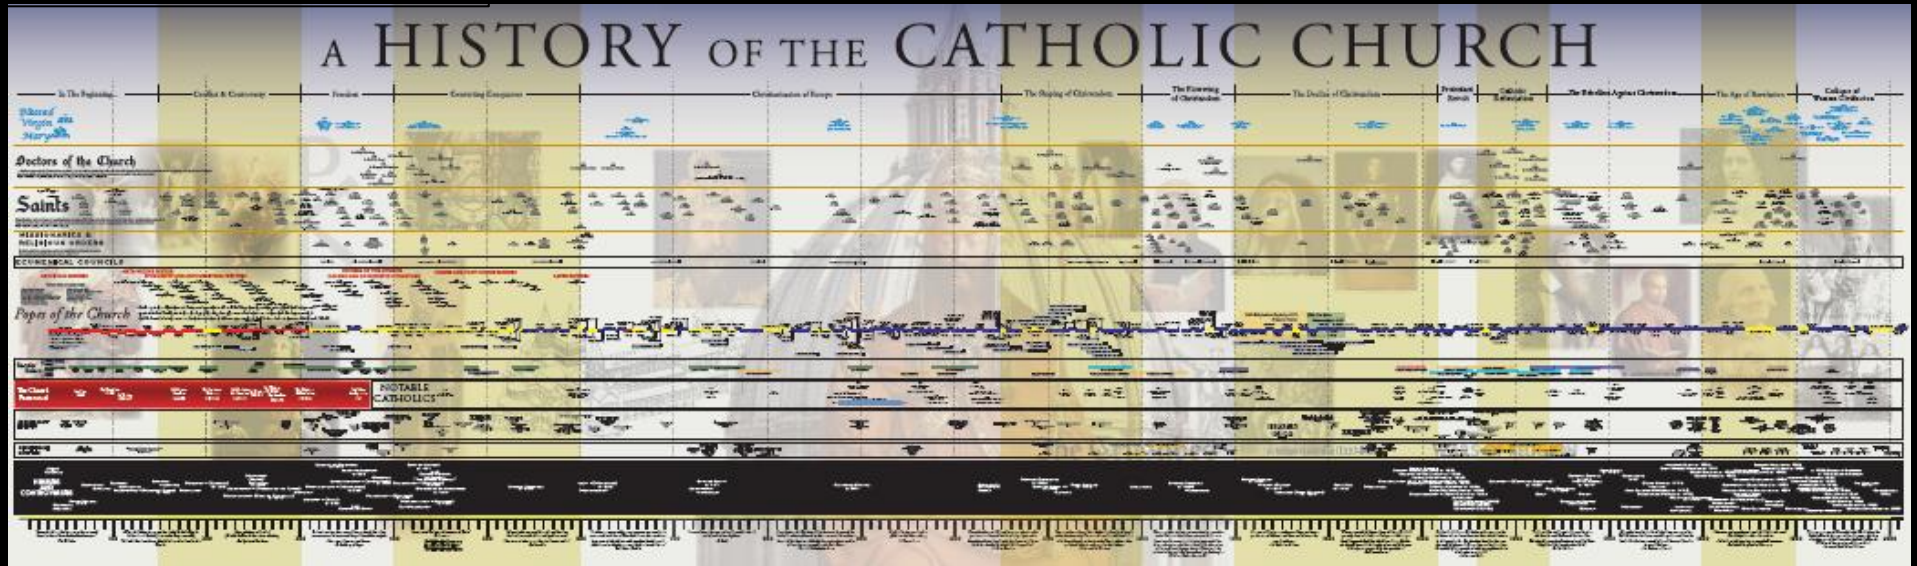

# Catholic Timeline Company

Presents

Student or Personal Size 8.5" x 83"

*Customizable!*

*Perfect for home, classroom, personal or group study. Makes a great gift, as well!*

Liturgical Timeline of Saints and Feasts 7'2" x 2'11"

History of the Catholic Church Timeline

Two Sizes: 5' x 17' & 3' x 10'

Pricing:

- Personal - \$37.95
- Personal Laminated - \$47.95
- Liturgical - \$95
- 3 x 10 - \$417
- 5 x 17 - \$845

**New!**  
*Liturgical Timeline*  
*Keep Track of*  
*Saints for every day*  
*of the year!*