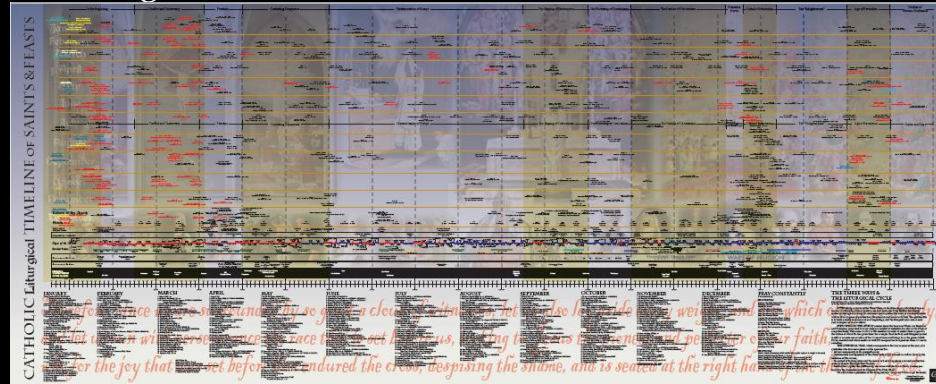

# Catholic Timeline Company

Presents

Student or Personal Size 8.5" x 83"

*Customizable!*

*Perfect for home, classroom, personal or group study. Makes a great gift, as well!*

Liturgical Timeline of Saints and Feasts 7'2" x 2'11"

History of the Catholic Church Timeline

Two Sizes: 5' x 17' & 3' x 10'

Pricing:

- Personal - \$37.95
- Personal Laminated - \$47.95
- Liturgical - \$95
- 3 x 10 - \$417
- 5 x 17 - \$845

**New!**  
*Liturgical Timeline*  
*Keep Track of*  
*Saints for every day*  
*of the year!*